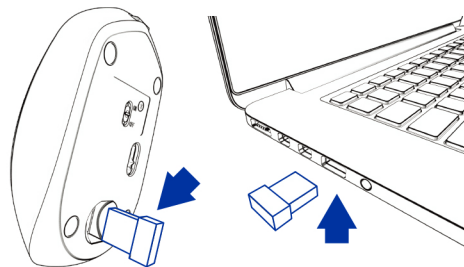

RECHARGEABLE WIRELESS MOUSE WITH ADJUSTABLE RESOLUTION

USER MANUAL

FEATURES

- Adjustable DPI: 800 / 1200 / 1600
- Rechargeable 600mAh Lithium battery
- Long range 2.4Ghz wireless transmission
- Fast charging at 3.7V - 20mA
- 3 buttons and DPI toggle button

QUICK INSTALLATION GUIDE

1. Remove the USB receiver from the mouse's storage compartment.
2. Connect the receiver to your computer

RECHARGE YOUR MOUSE

1. Connect one end of the USB cable to your mouse.
2. Connect the other end to a USB port on your computer.