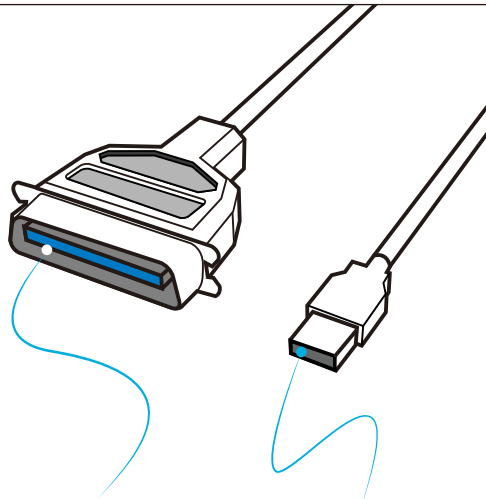

CB-CN36

SABRENT

**Sabrent USB to Parallel  
IEEE 1284 Printer Cable Adapter**

**IEEE 1284 Male  
Parallel Connector**

**USB 2.0 Port**

1. Plug USB end of printer cable into computer or laptop.

2. Plug IEEE-1284 end of printer cable into parallel printer port.

2.

Plug IEEE-1284 end of printer cable into parallel

printer port.